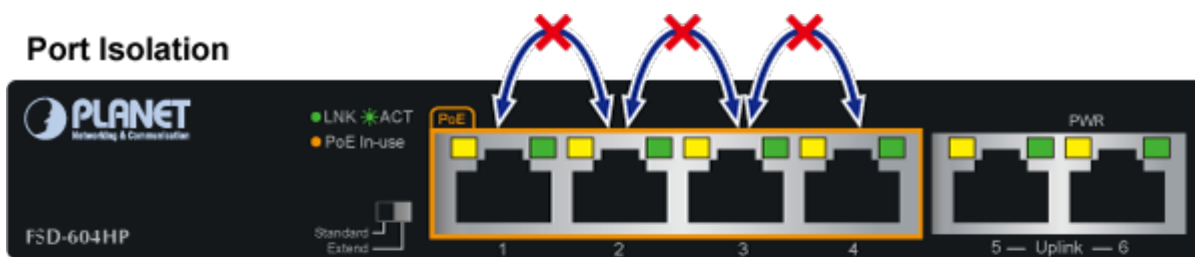

Port Isolation