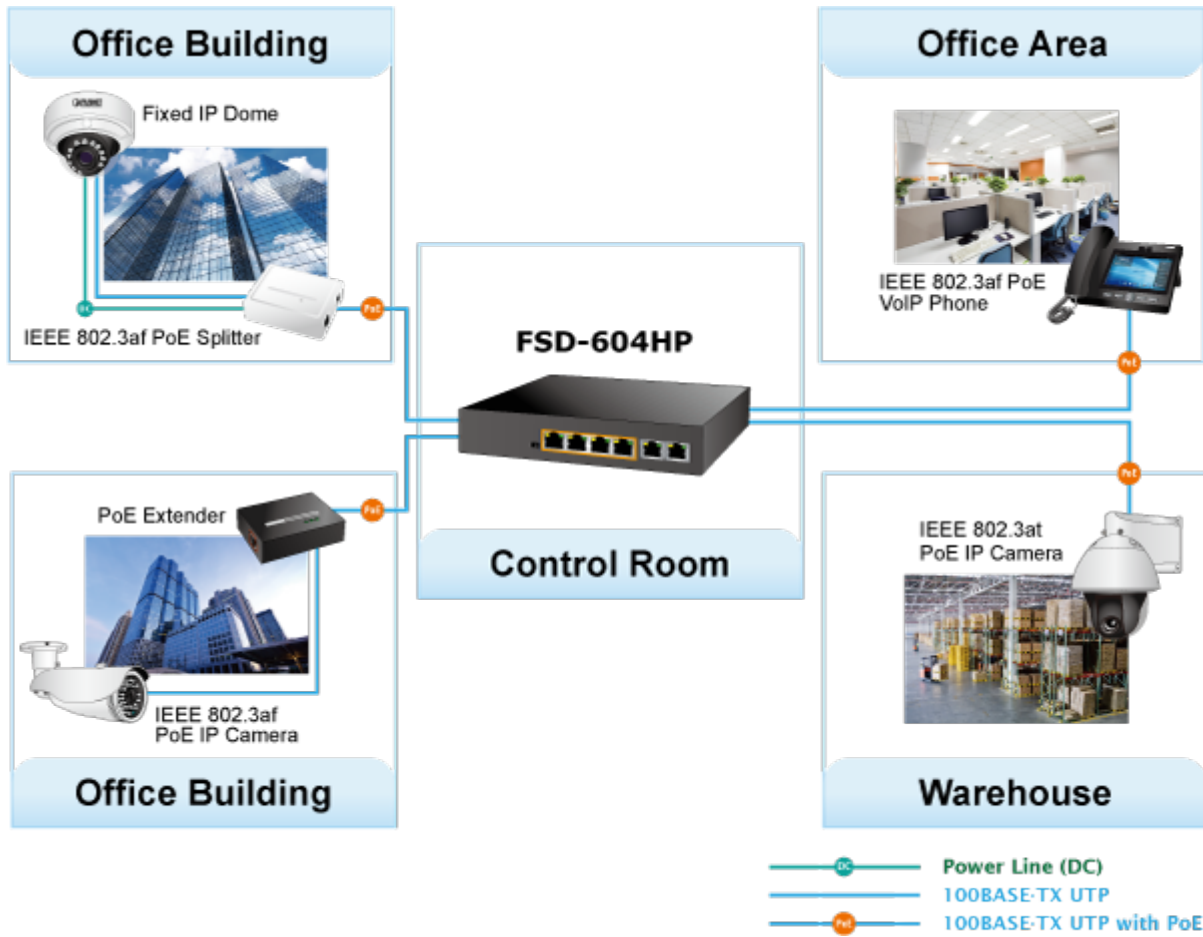

## Extend PoE Mode

-  100BASE-TX UTP with PoE
-  10BASE-T UTP with PoE

### Port-based VLAN

**Mobile Network**