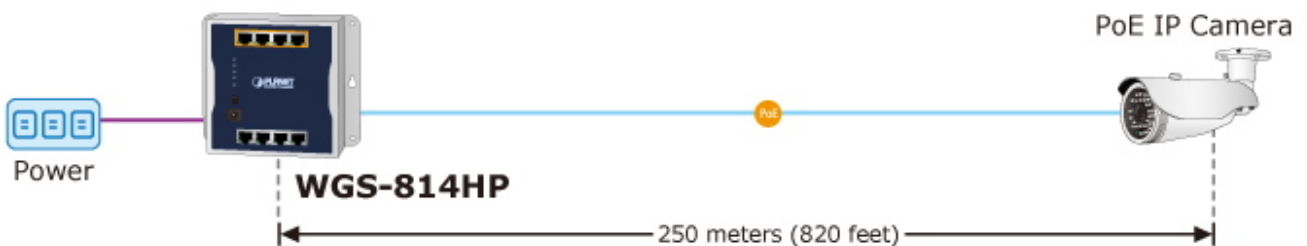

100BASE-T UTP with PoE

VLAN Isolation Mode

Power Line (DC)

100BASE-T UTP

100BASE-T UTP with PoE

Extend Mode

10BASE-T UTP with PoE

PoE Power Usage **60W**