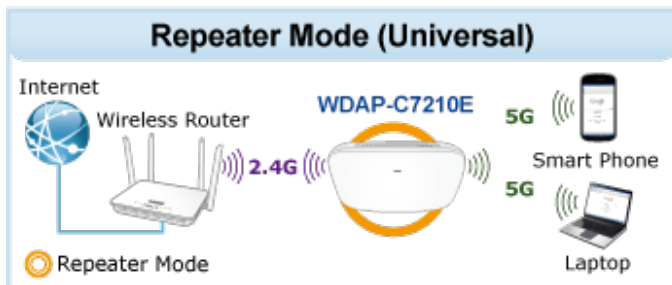

WAVE 1
SU-MIMO
 Serving one user at a time

WAVE 2
MU-MIMO
 Serving multiple users simultaneously

WDAP-C7210E Data Transmission Rates **1200Mbps**

Multi-SSID + VLAN + Fast Roaming

(((2.4GHz 802.11n))) (((5GHz 802.11ac)))

AP/Gateway Mode

PoE(PD)-enabled device

Setup Wizard Multiple Modes

Home Dashboard for Wi-Fi Status

Wi-Fi Channel Analyzer

[Ostatní download](#)