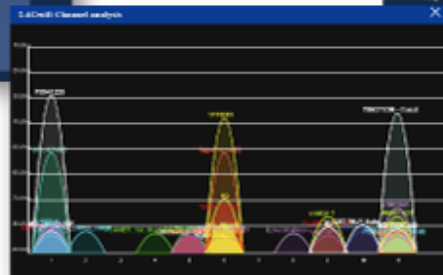

AP/Gateway Mode

PoE(PD)-enabled device

Setup Wizard Multiple Modes

Home Dashboard for Wi-Fi Status

Wi-Fi Channel Analyzer

[Ostatní download](#)