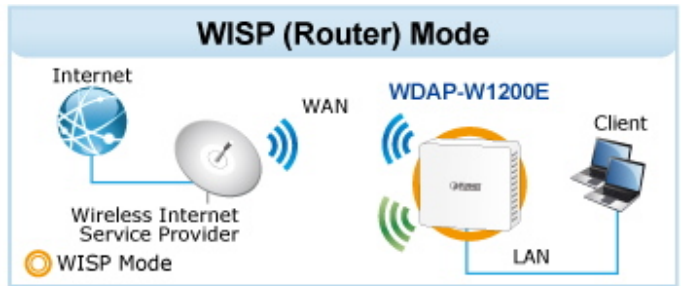

WAVE 1 SU-MIMO

Serving one user at a time

WAVE 2 MU-MIMO

Serving multiple users simultaneously

WDAP-W1200E Data Transmission Rates **1200Mbps**

Wi-Fi Hotel Networking

PLANET NMS Controller

(86 x 86mm box not included)

2.4GHz 802.11n 5GHz 802.11ac

Easily remove cover

to see LED indicators for port connection statuses.

 [Ostatní download](#)