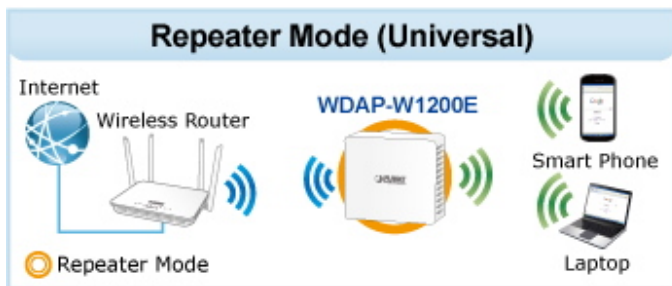

WAVE 1 SU-MIMO

Serving one user at a time

WAVE 2 MU-MIMO

Serving multiple users simultaneously

WDAP-W1200E Data Transmission Rates **1200Mbps**

Wi-Fi Hotel Networking

PLANET NMS Controller

(86 x 86mm box not included)