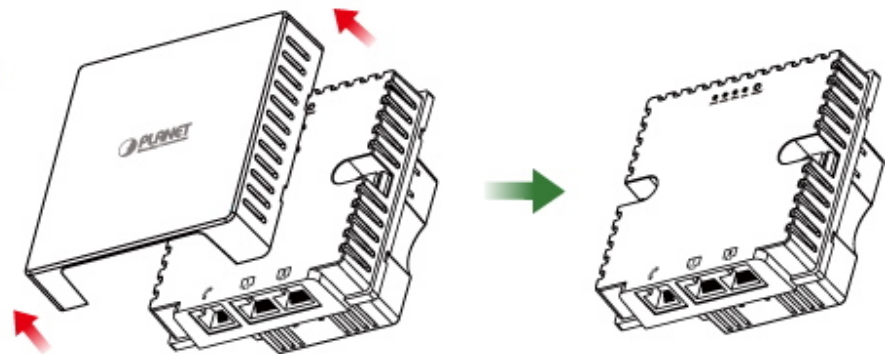

WAVE 1 SU-MIMO

Serving one user at a time

WAVE 2 MU-MIMO

Serving multiple users simultaneously

WDAP-W1200E Data Transmission Rates **1200Mbps**

Wi-Fi Hotel Networking

PLANET NMS Controller

(86 x 86mm box not included)

2.4GHz 802.11n 5GHz 802.11ac

Easily remove cover

to see LED indicators for port connection statuses.

 [Ostatní download](#)