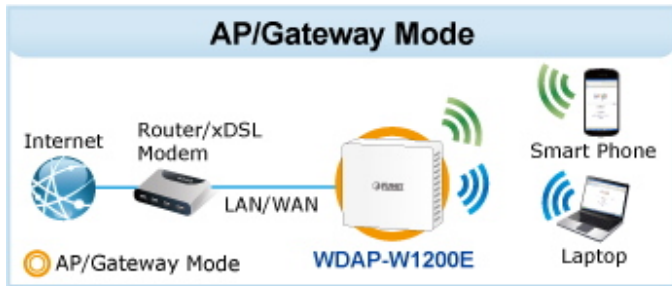

WAVE 1 SU-MIMO

Serving one user at a time

WAVE 2 MU-MIMO

Serving multiple users simultaneously

WDAP-W1200E Data Transmission Rates **1200Mbps**

Wi-Fi Hotel Networking

PLANET NMS Controller

(86 x 86mm box not included)

2.4GHz 802.11n 5GHz 802.11ac

Easily remove cover

to see LED indicators for port connection statuses.

 [Ostatní download](#)