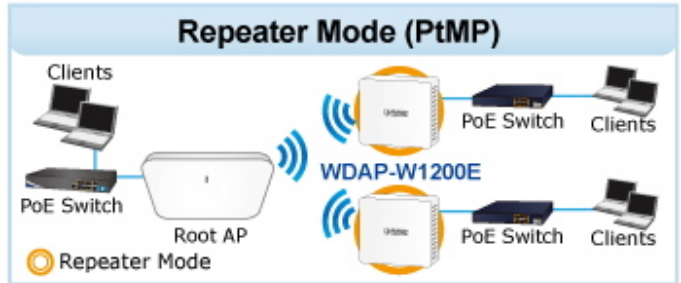

WAVE 1 SU-MIMO

Serving one user at a time

WAVE 2 MU-MIMO

Serving multiple users simultaneously

WDAP-W1200E Data Transmission Rates **1200Mbps**

Wi-Fi Hotel Networking

PLANET NMS Controller

(86 x 86mm box not included)

2.4GHz 802.11n 5GHz 802.11ac

Easily remove cover

to see LED indicators for port connection statuses.

 [Ostatní download](#)