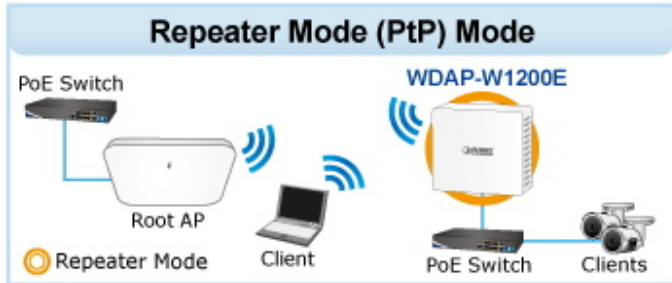

WAVE 1 SU-MIMO

Serving one user at a time

WAVE 2 MU-MIMO

Serving multiple users simultaneously

WDAP-W1200E Data Transmission Rates **1200Mbps**

Wi-Fi Hotel Networking

PLANET NMS Controller

(86 x 86mm box not included)

2.4GHz 802.11n 5GHz 802.11ac

Easily remove cover

to see LED indicators for port connection statuses.

 [Ostatní download](#)