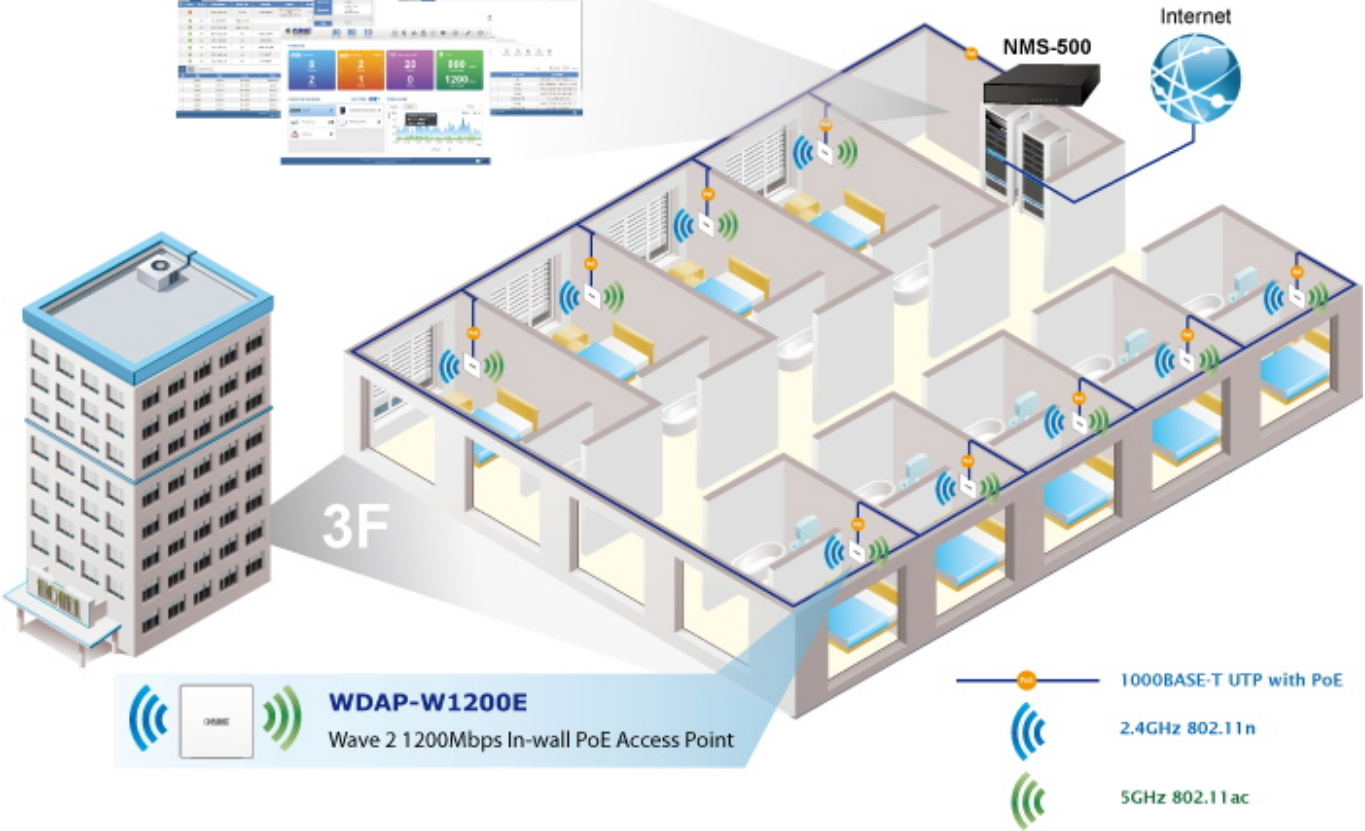

WAVE 1 SU-MIMO

Serving one user at a time

WAVE 2 MU-MIMO

Serving multiple users simultaneously

WDAP-W1200E Data Transmission Rates **1200Mbps**

Wi-Fi Hotel Networking

PLANET NMS Controller

(86 x 86mm box not included)

2.4GHz 802.11n 5GHz 802.11ac

Easily remove cover

to see LED indicators for port connection statuses.

 [Ostatní download](#)