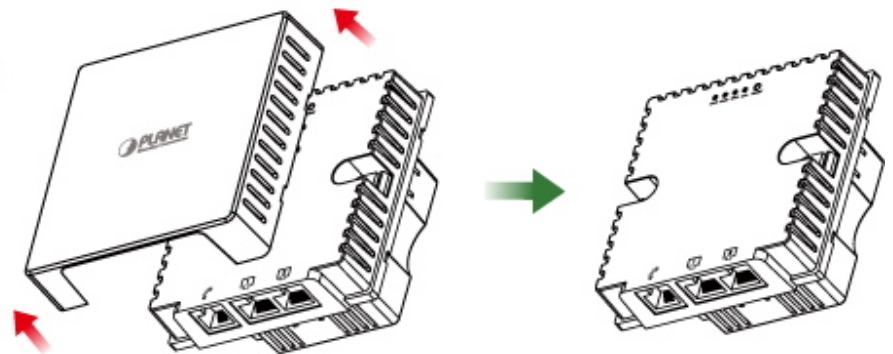

WAVE 1 SU-MIMO

Serving one user at a time

WAVE 2 MU-MIMO

Serving multiple users simultaneously

WDAP-W1200E Data Transmission Rates **1200Mbps**

Wi-Fi Hotel Networking

PLANET NMS Controller

(86 x 86mm box not included)

2.4GHz 802.11n 5GHz 802.11ac

Easily remove cover

to see LED indicators for port connection statuses.

 [Ostatní download](#)