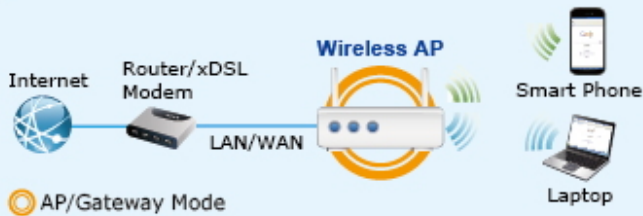

Wi-Fi Security

WPA2 WPA

IAP Series

AP/Gateway Mode

Repeater Mode (Universal)

Repeater Mode (PtP)

Repeater Mode (PtMP)

5GHz 802.11ax 2.4GHz 802.11ax

Setup Wizard for Multiple Modes

Home Dashboard for Wi-Fi Status

Wi-Fi Statistics

Non-stop 802.11ax Wireless Service Dual Power Input with Auto Failover

Fault Alarm Feature

DC
Power Failure

or

RJ45
Connection Link Down

Digital Input

Digital Output

Seamless Roaming

[Ostatní download](#)