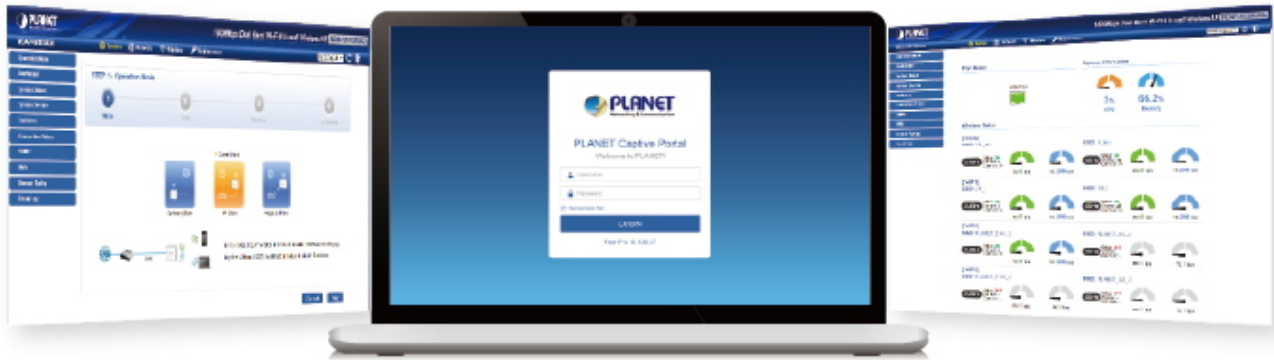

 **WPA3** 

Wi-Fi Security 

 **WPA2**  **WPA**

WDAP-W1800AXU

Setup Wizard for Multiple Modes

Captive Portal Function

Home Dashboard for Wi-Fi Status

Hotel Wi-Fi Solution for Networking