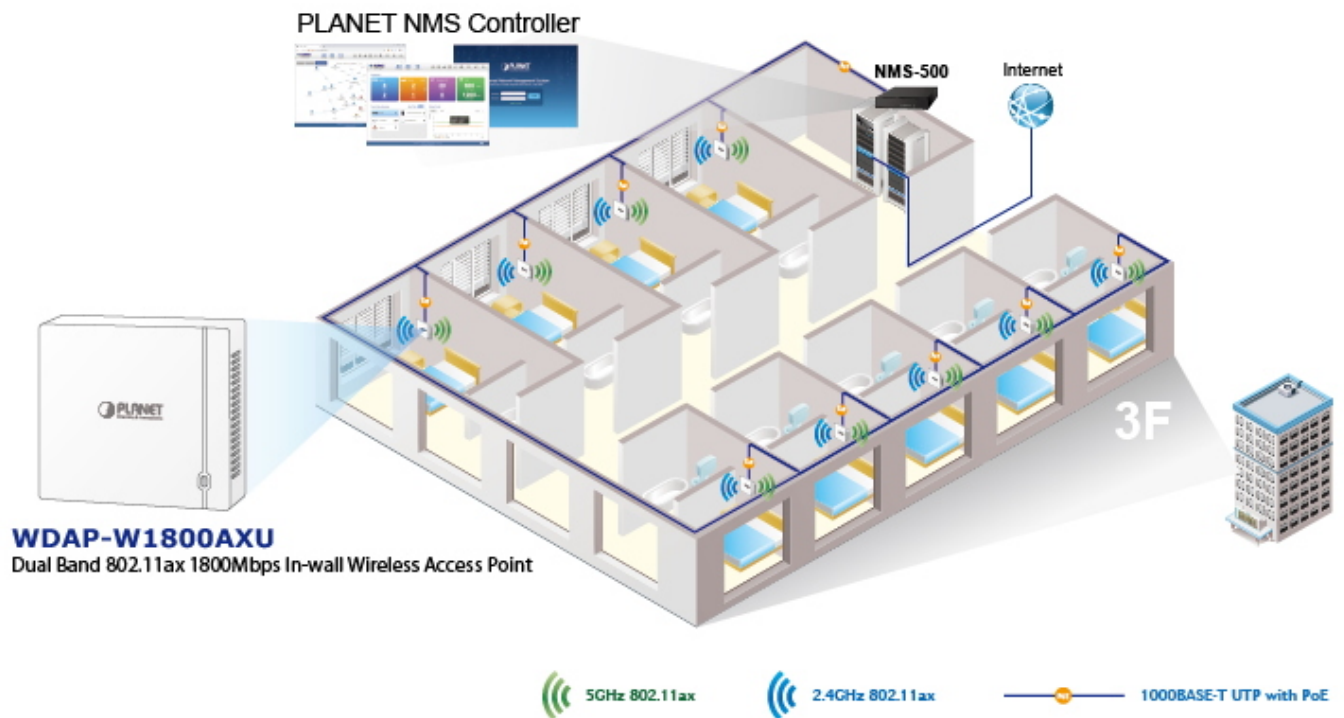

 **WPA3** 

Wi-Fi Security 

 **WPA2**  **WPA**

WDAP-W1800AXU

Setup Wizard for Multiple Modes

Captive Portal Function

Home Dashboard for Wi-Fi Status

Hotel Wi-Fi Solution for Networking