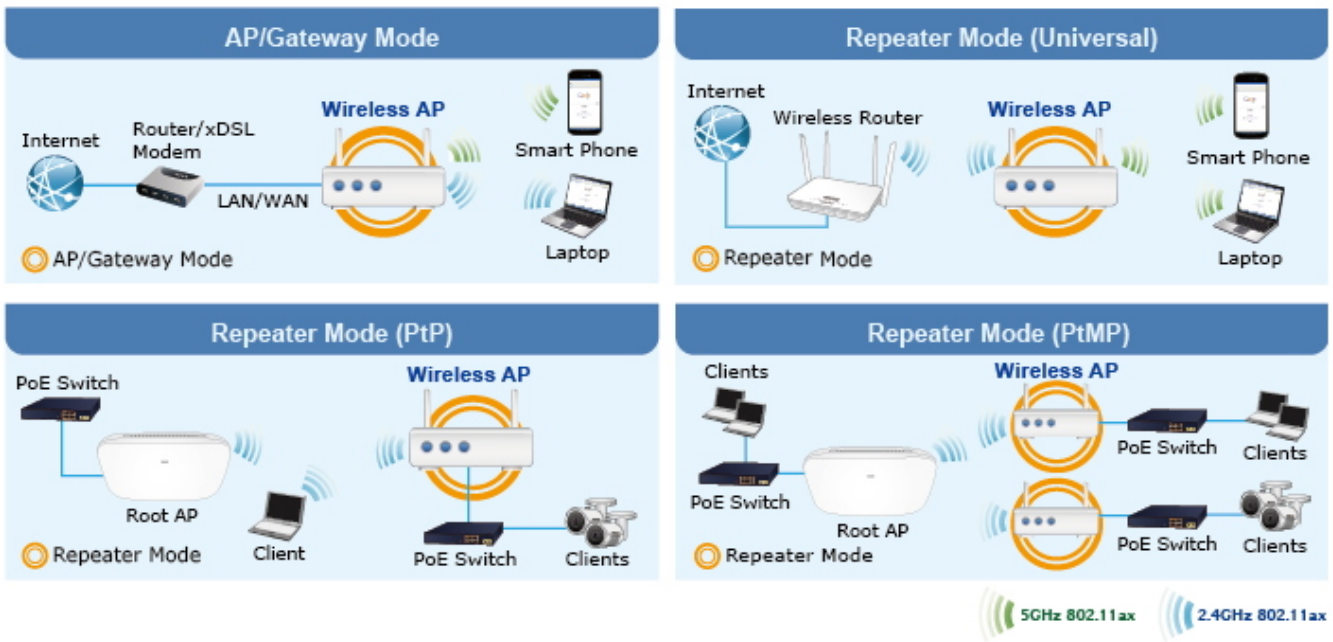

11ax has Faster Data Rate than That of 11ac by **37%**

A **75%** Reduction in Delays

SU-MIMO

Serving one user at a time

MU-MIMO

Serving multiple users simultaneously

Dedicated and stable signals

Signal loss

 **WPA3** 

Wi-Fi Security 

 **WPA2**  **WPA**

WDAP-W1800AXU

Setup Wizard for Multiple Modes

Captive Portal Function

Home Dashboard for Wi-Fi Status

Hotel Wi-Fi Solution for Networking