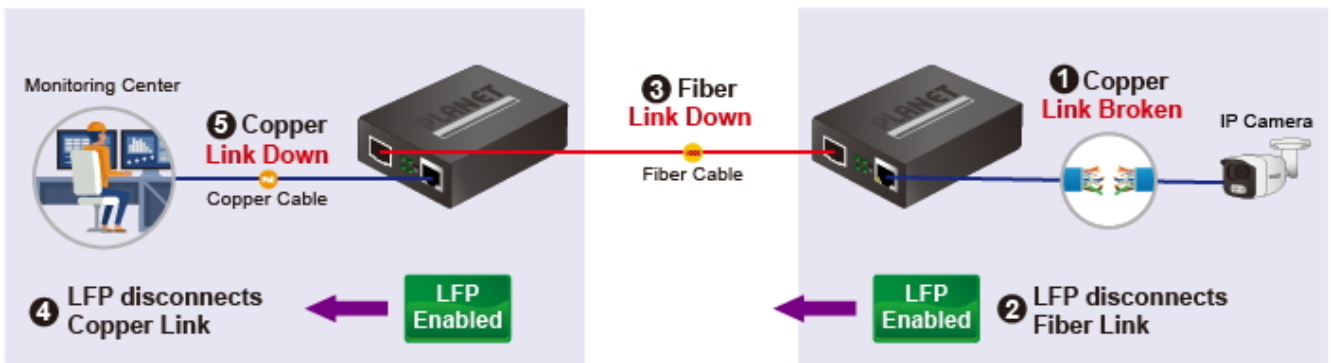

### Optional DC 5V Power Adapter

1000BASE-SX/LX Fiber Optic  
1000BASE-T UTP with PoE

### Remote Link Normal

### Remote Link Broken

- 1000BASE-T UTP
- 1000BASE-T UTP with PoE
- 1000BASE-SX/LX Fiber Optic