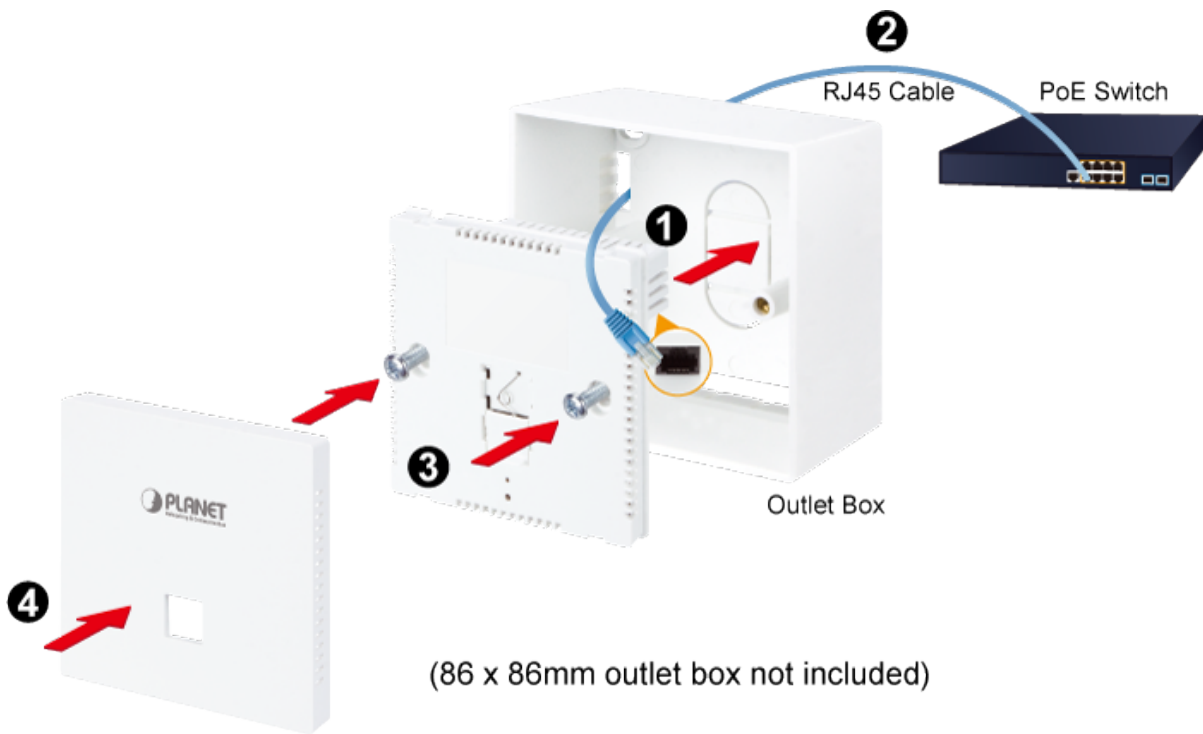

## Home Dashboard for Wi-Fi Status

CloudViewer Pro

Setup Wizard for Multiple Modes