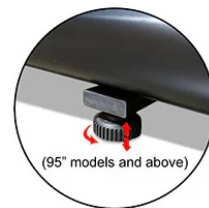

Size 135"

Sizes 95" - 120"

Black masking borders on all sides enhances picture
contrast and absorbs minor projector overshoot

Support feet may vary on model / size

Available in various diagonal
sizes and aspect ratios

16:9

4:3

Telescoping support for variable
height settings (x2 for 150" models)

Heavy-duty aluminum case

Rotating cup leveler improves
stability on uneven floor placement

ZÁKLADNÍ SPECIFIKACE

Úhlopříčka: 60" (152,4 cm)